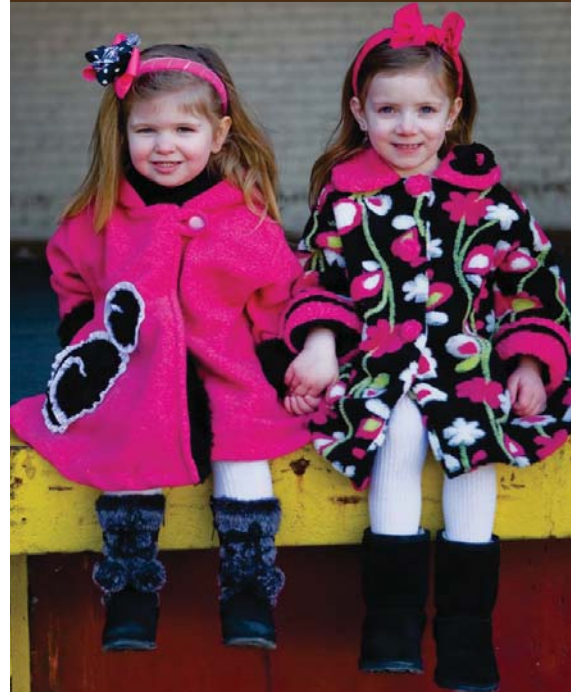

Garden Trail

Seeds