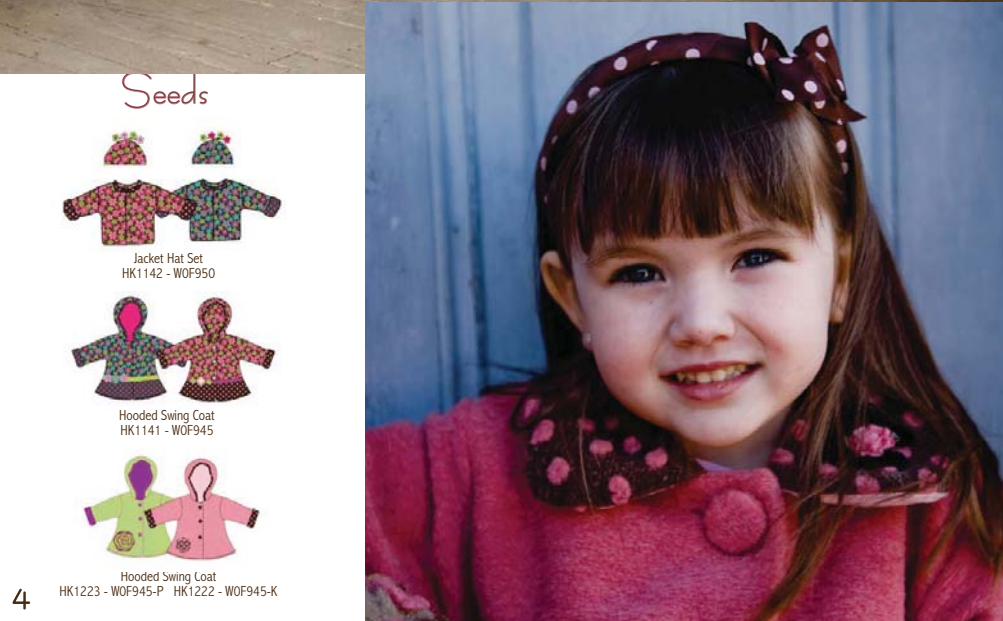

Pucella

Seeds

Jacket/Hat Set
HK1178 - WOP950

Hooded Swing Coat
HK1177 - WOP945

Girls Flores Pequena

Seeds

Jacket Hat Set
HK1142 - WOF950

Hooded Swing Coat
HK1141 - WOF945