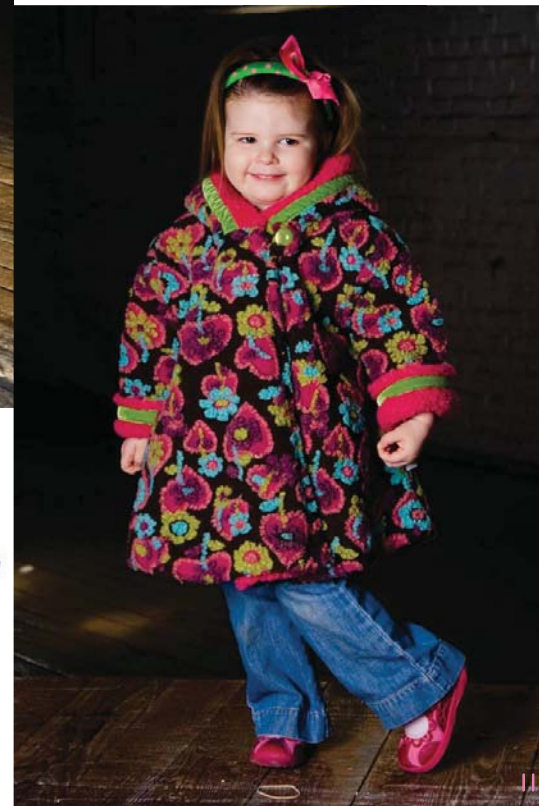

Photography by
Jennifer Leatherwood Photography
www.jenniferleatherwood.com