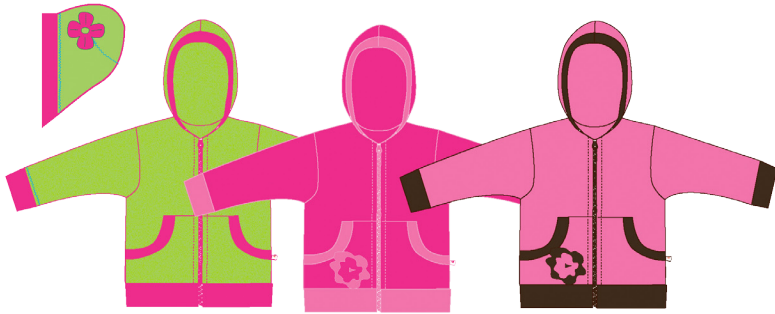

Blossom Buddies - Fleece

Fleece

Lime/Hot Pink

Hot Pink/Watermelon

Watermelon/Chocolate

Zip-Up Hoodie
09B353 - HK 510